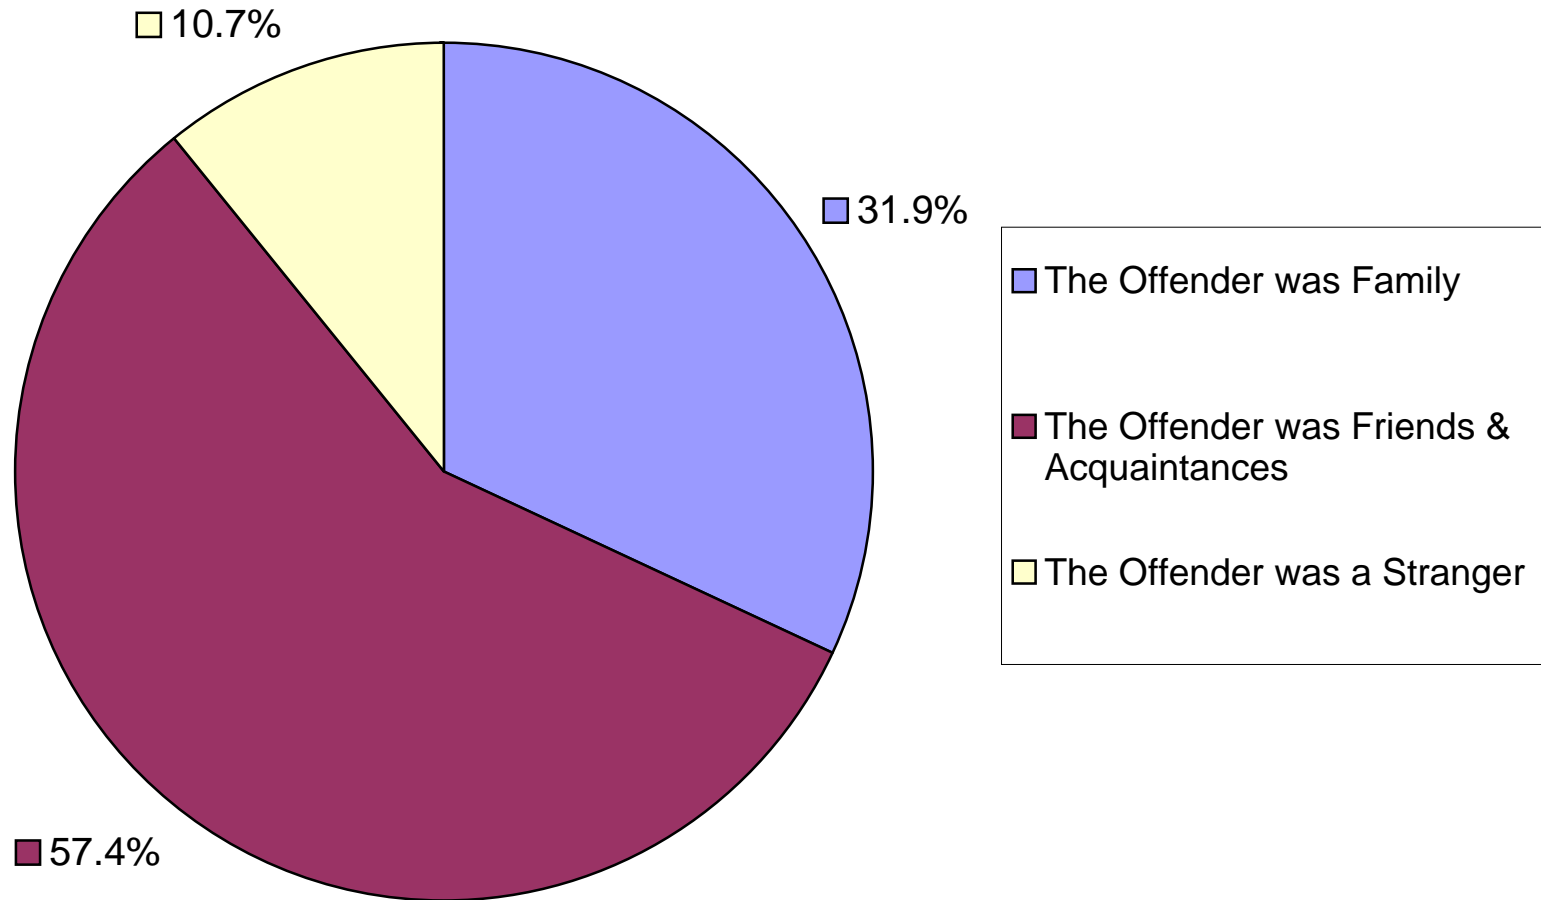

MN Dept. of Corrections: Victim/Offender Relationship Statistics Including Male/Female Victims Of All Ages: 1990-2002

Source (Pub 2007): "Sex Offender Recidivism in Minnesota: April 2007." (MN Dept. of Corrections)