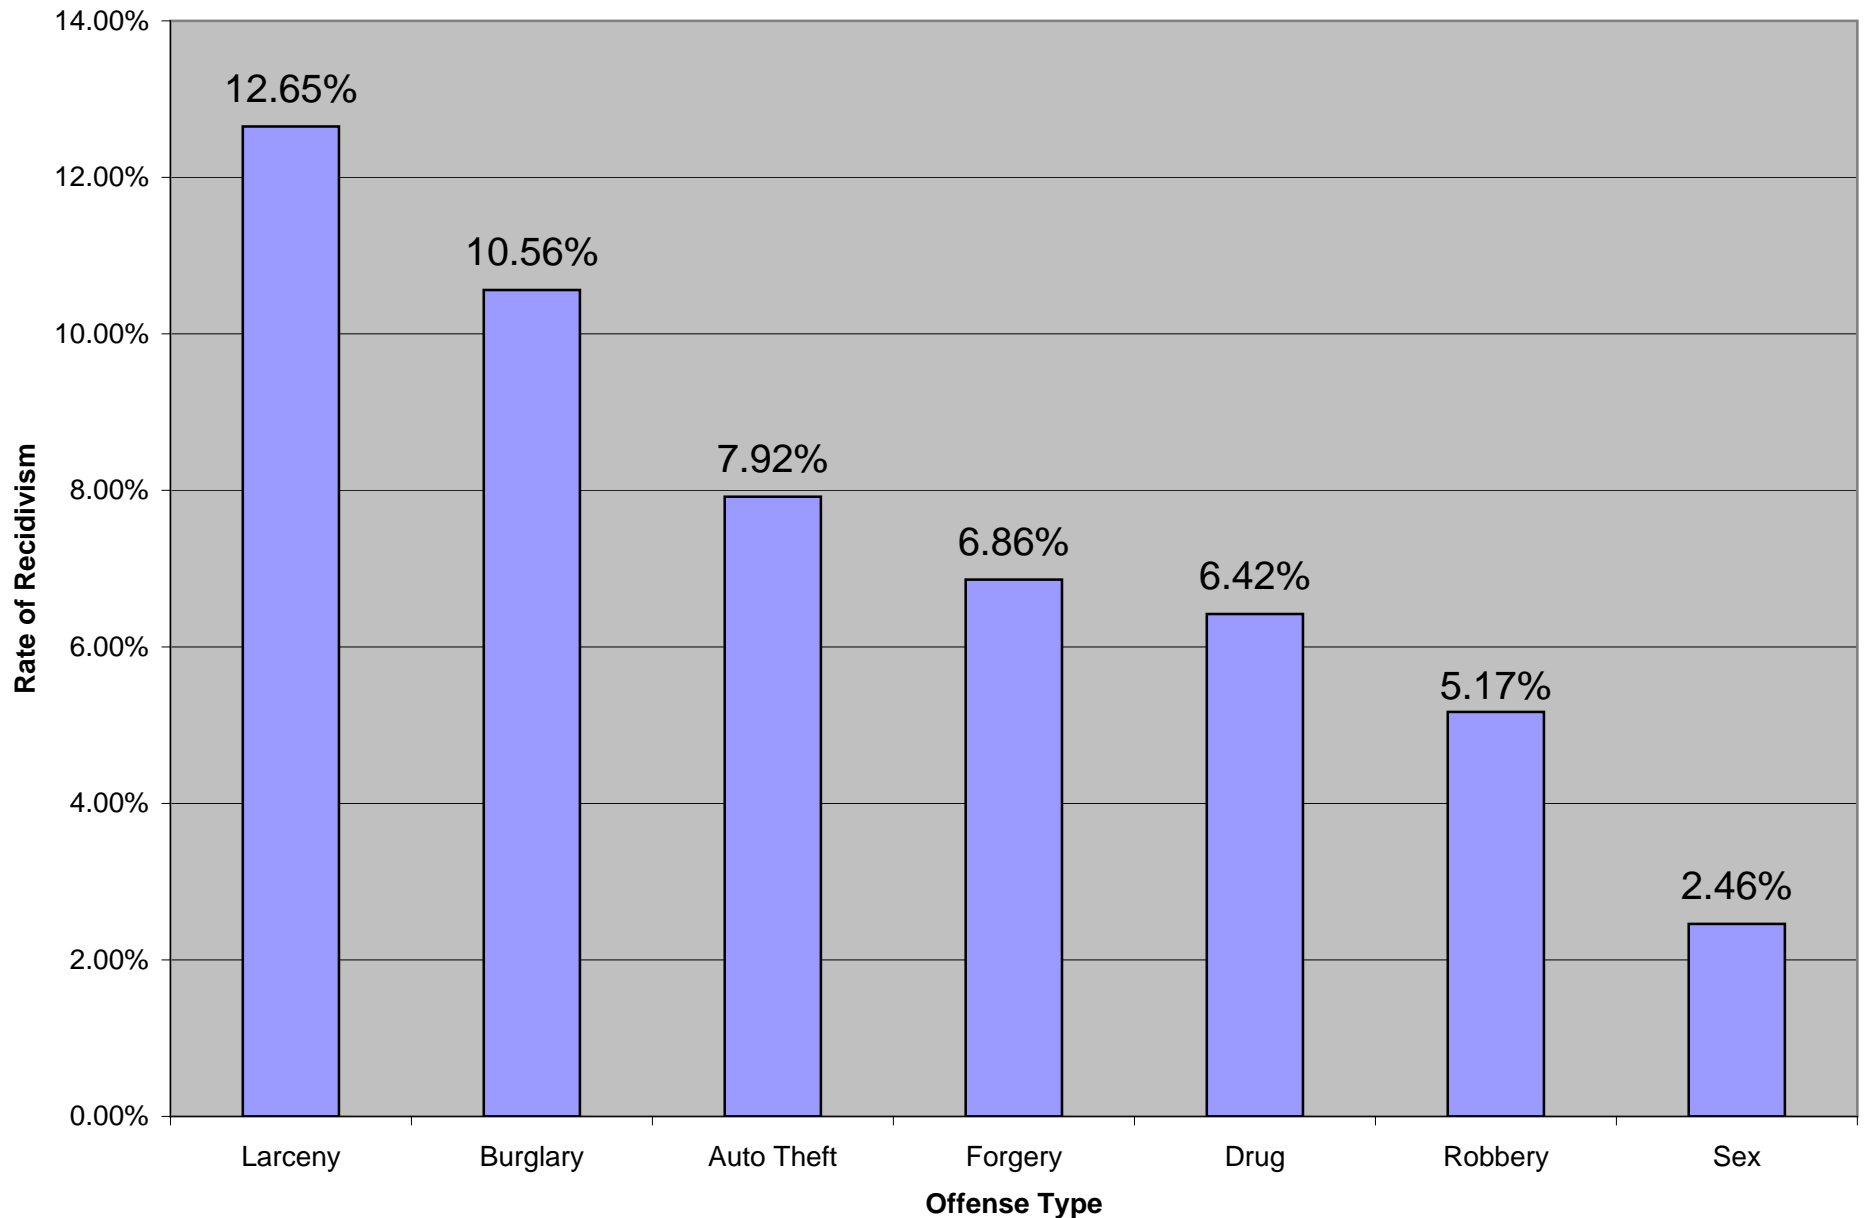

# Michigan Parole Board Recidivism Statistics: 1990-2000

## How Often Repeat Offenders Committed The Same Type Of Offense

Source (Pub 2001): "Michigan Department of Corrections, Statistical Report, Parole Board ." (1990-2000)